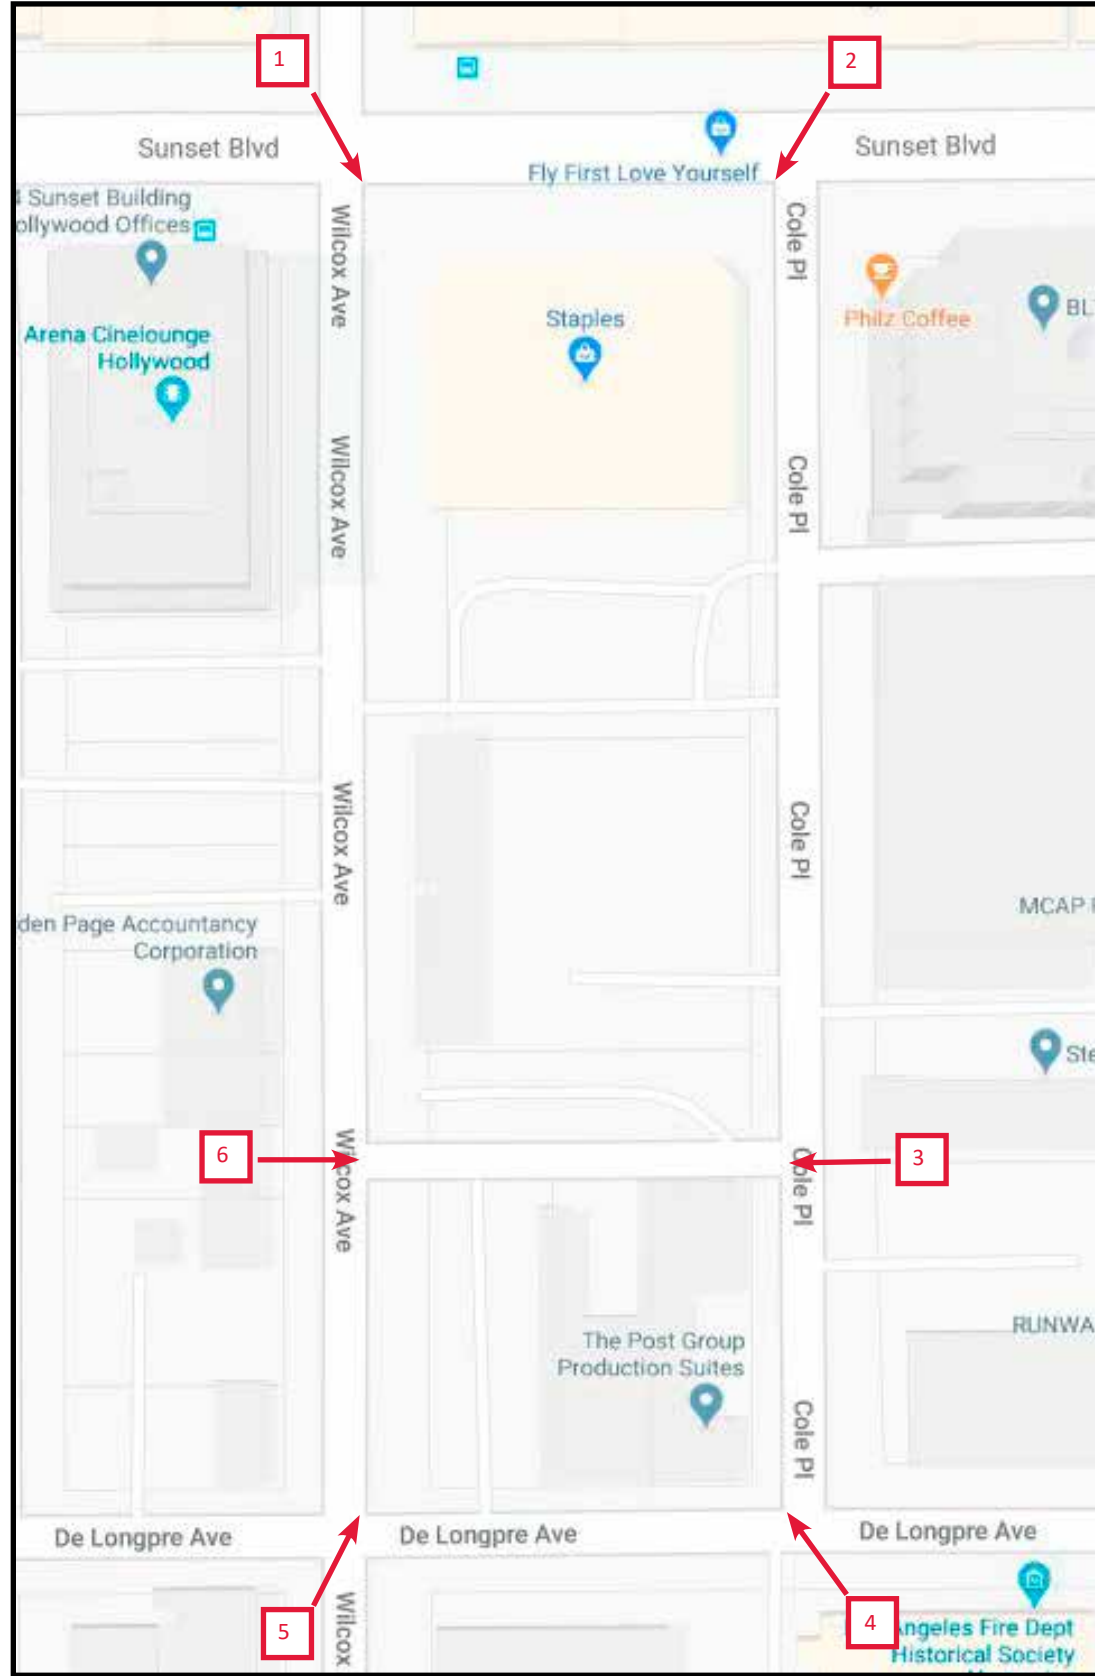

# SITE PHOTOS

**1** VIEW SOUTH AND EAST FROM CORNER OF SUNSET AND WILCOX

PHOTO INDEX MAP

# SITE PHOTOS

**2** VIEW SOUTH AND WEST FROM CORNER OF SUNSET AND COLE

PHOTO INDEX MAP

# SITE PHOTOS

PHOTO INDEX MAP

4 VIEW NORTH AND WEST FROM THE CORNER OF DE LONGPRE AND COLE

# SITE PHOTOS

PHOTO INDEX MAP

6 VIEW EAST ON WILCOX AT ALLEY