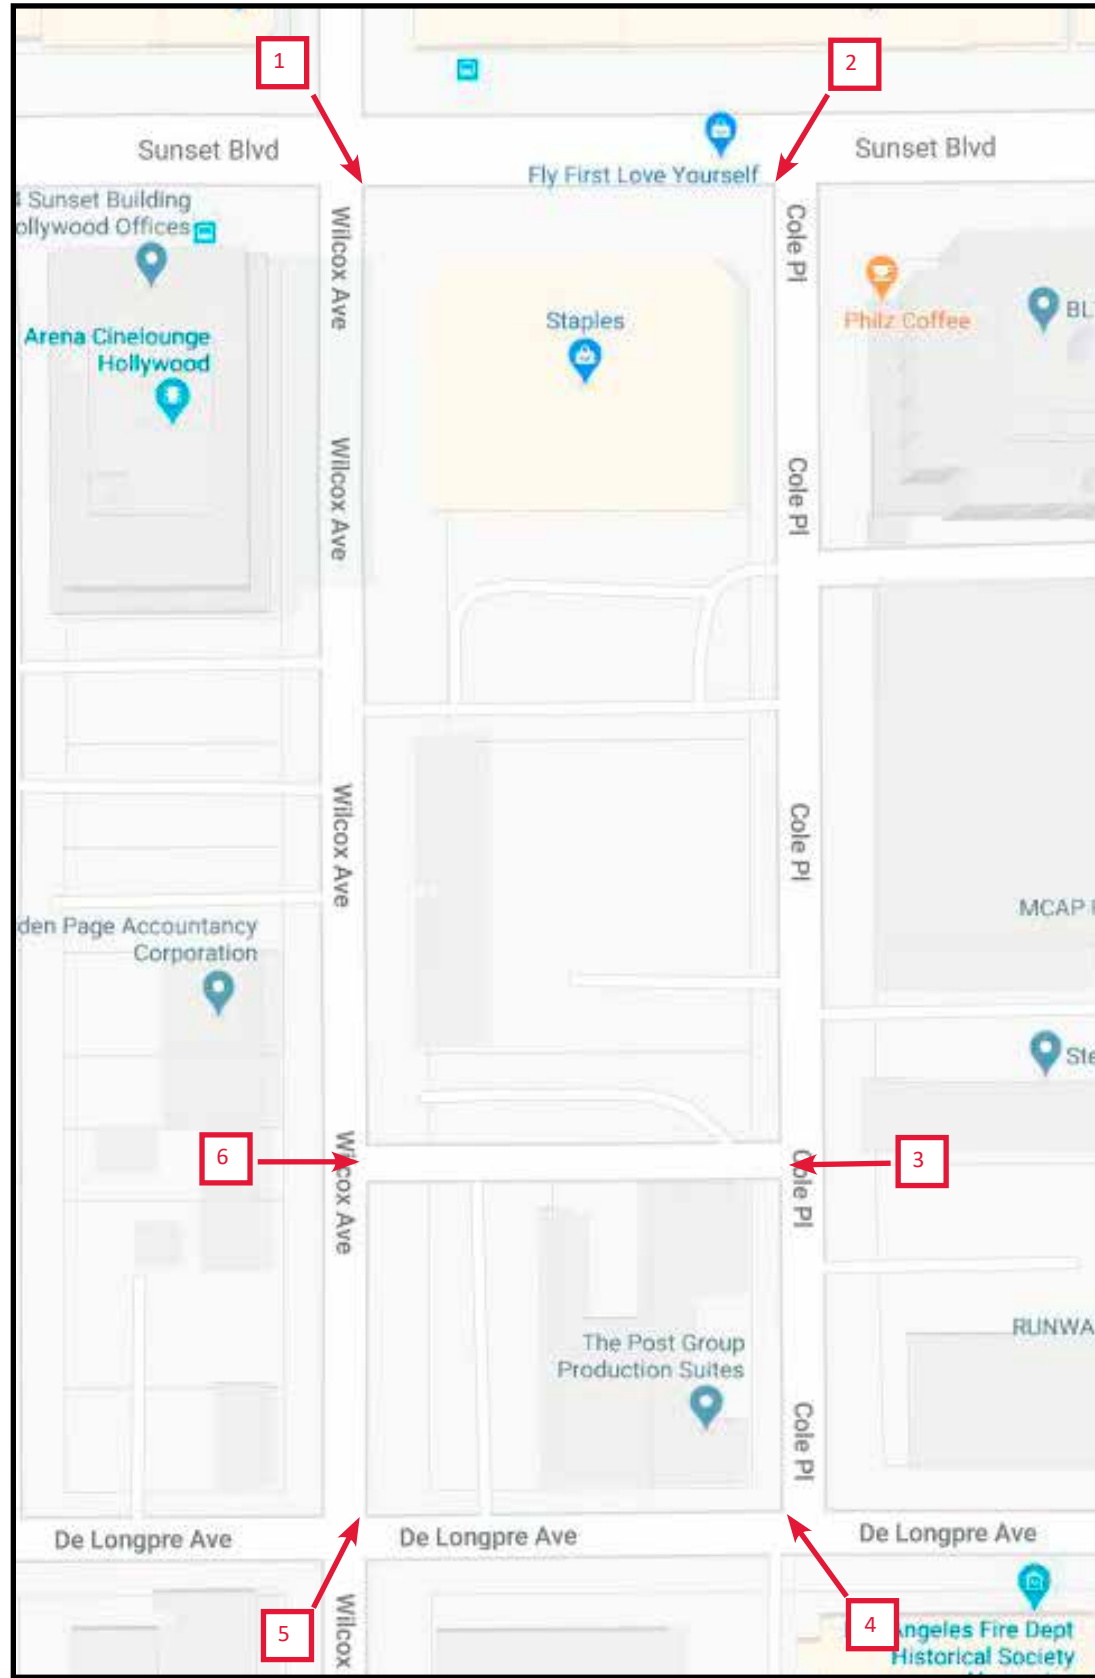

# SITE PHOTOS

05.2611.000

PHOTO INDEX MAP

3 VIEW WEST ON WILCOX AT ALLEY

# SITE PHOTOS

PHOTO INDEX MAP

4 VIEW NORTH AND WEST FROM THE CORNER OF DE LONGPRE AND COLE

# SITE PHOTOS

**5** VIEW NORTH AND EAST FROM CORNER OF DE LONGPRE AND WILCOX

## PHOTO INDEX MAP