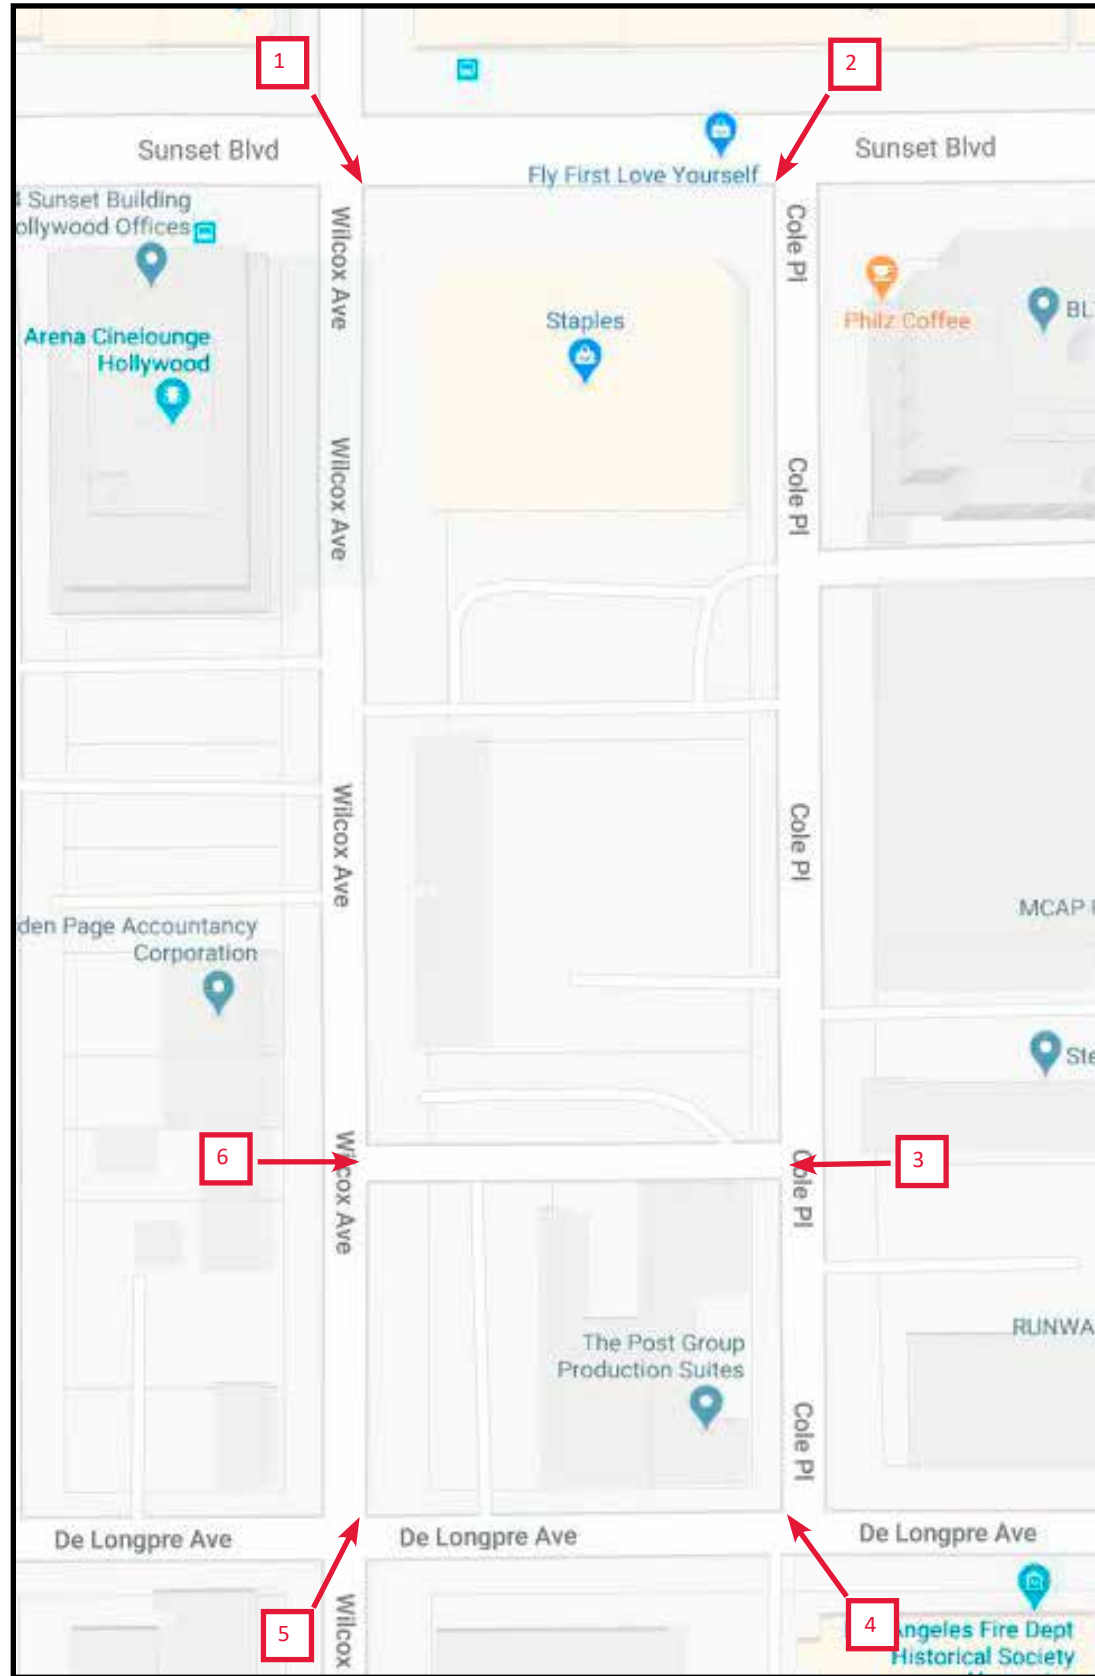

# SITE PHOTOS

**2** VIEW SOUTH AND WEST FROM CORNER OF SUNSET AND COLE

PHOTO INDEX MAP

# SITE PHOTOS

05.2611.000

PHOTO INDEX MAP

3 VIEW WEST ON WILCOX AT ALLEY

# SITE PHOTOS

PHOTO INDEX MAP

4 VIEW NORTH AND WEST FROM THE CORNER OF DE LONGPRE AND COLE

# SITE PHOTOS

**5** VIEW NORTH AND EAST FROM CORNER OF DE LONGPRE AND WILCOX