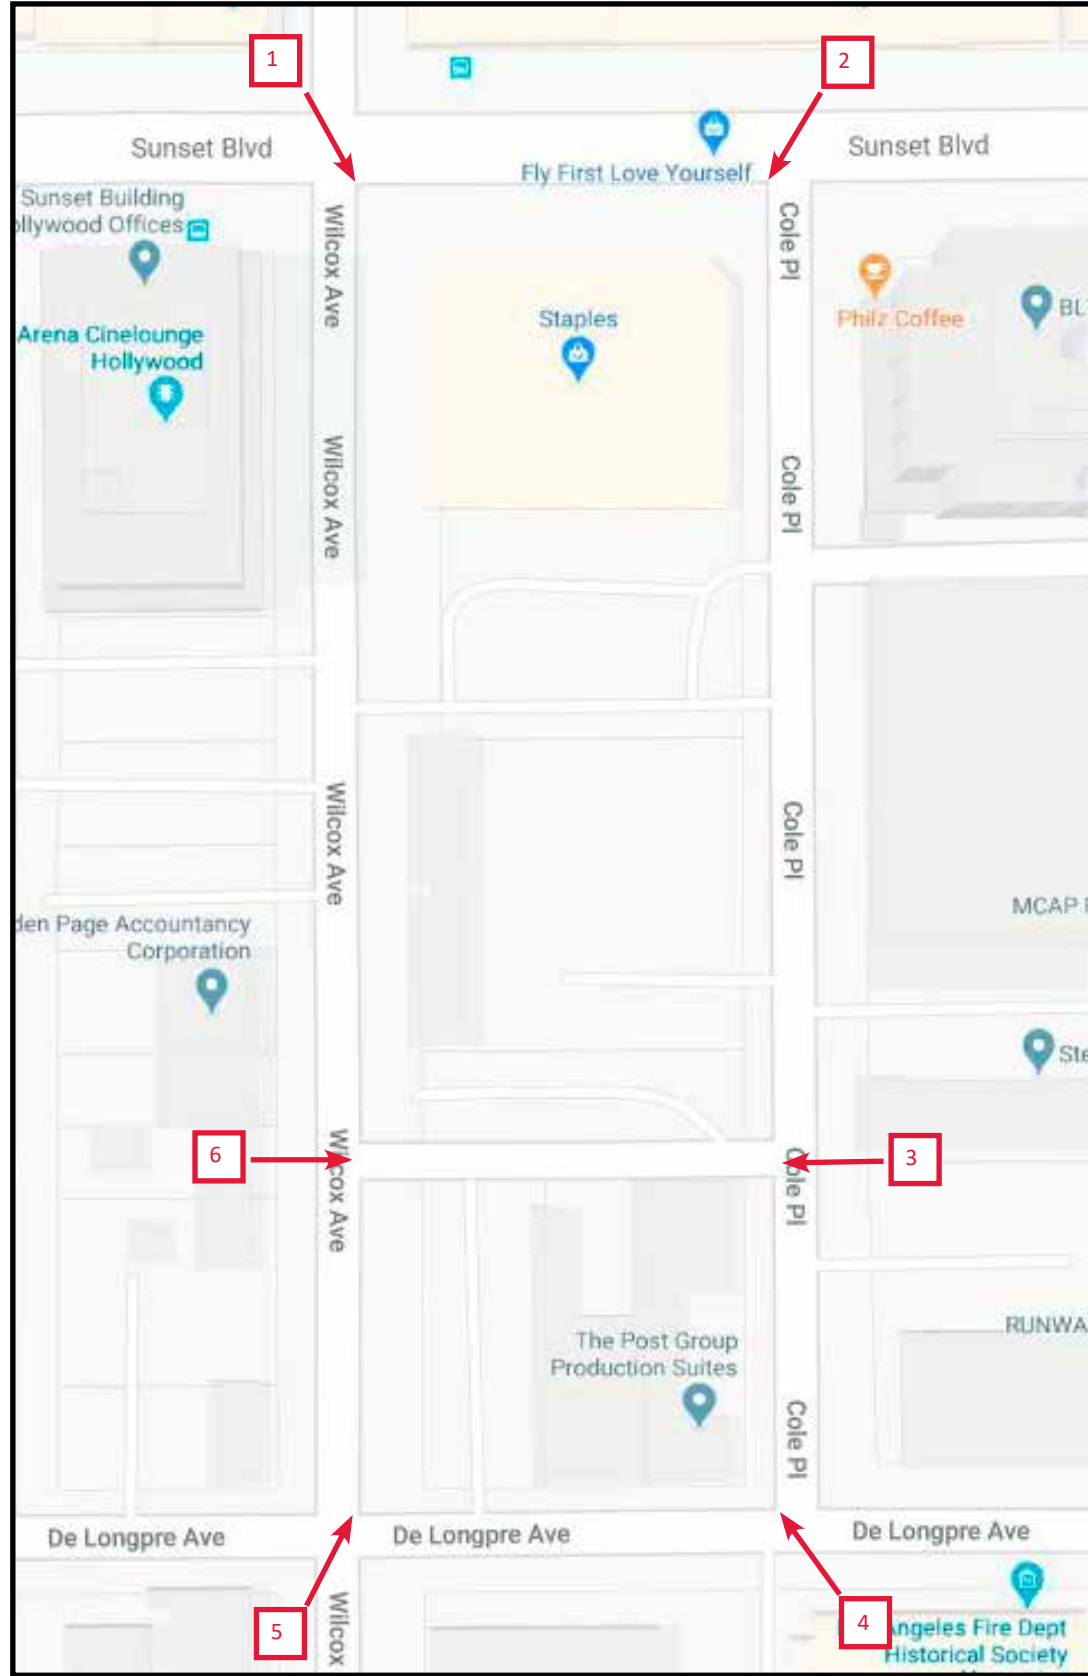

# SITE PHOTOS

**1** VIEW SOUTH AND EAST FROM CORNER OF SUNSET AND WILCOX

PHOTO INDEX MAP

# SITE PHOTOS

**2** VIEW SOUTH AND WEST FROM CORNER OF SUNSET AND COLE

PHOTO INDEX MAP

# SITE PHOTOS

PHOTO INDEX MAP

4 VIEW NORTH AND WEST FROM THE CORNER OF DE LONGPRE AND COLE

# SITE PHOTOS

PHOTO INDEX MAP

6 VIEW EAST ON WILCOX AT ALLEY