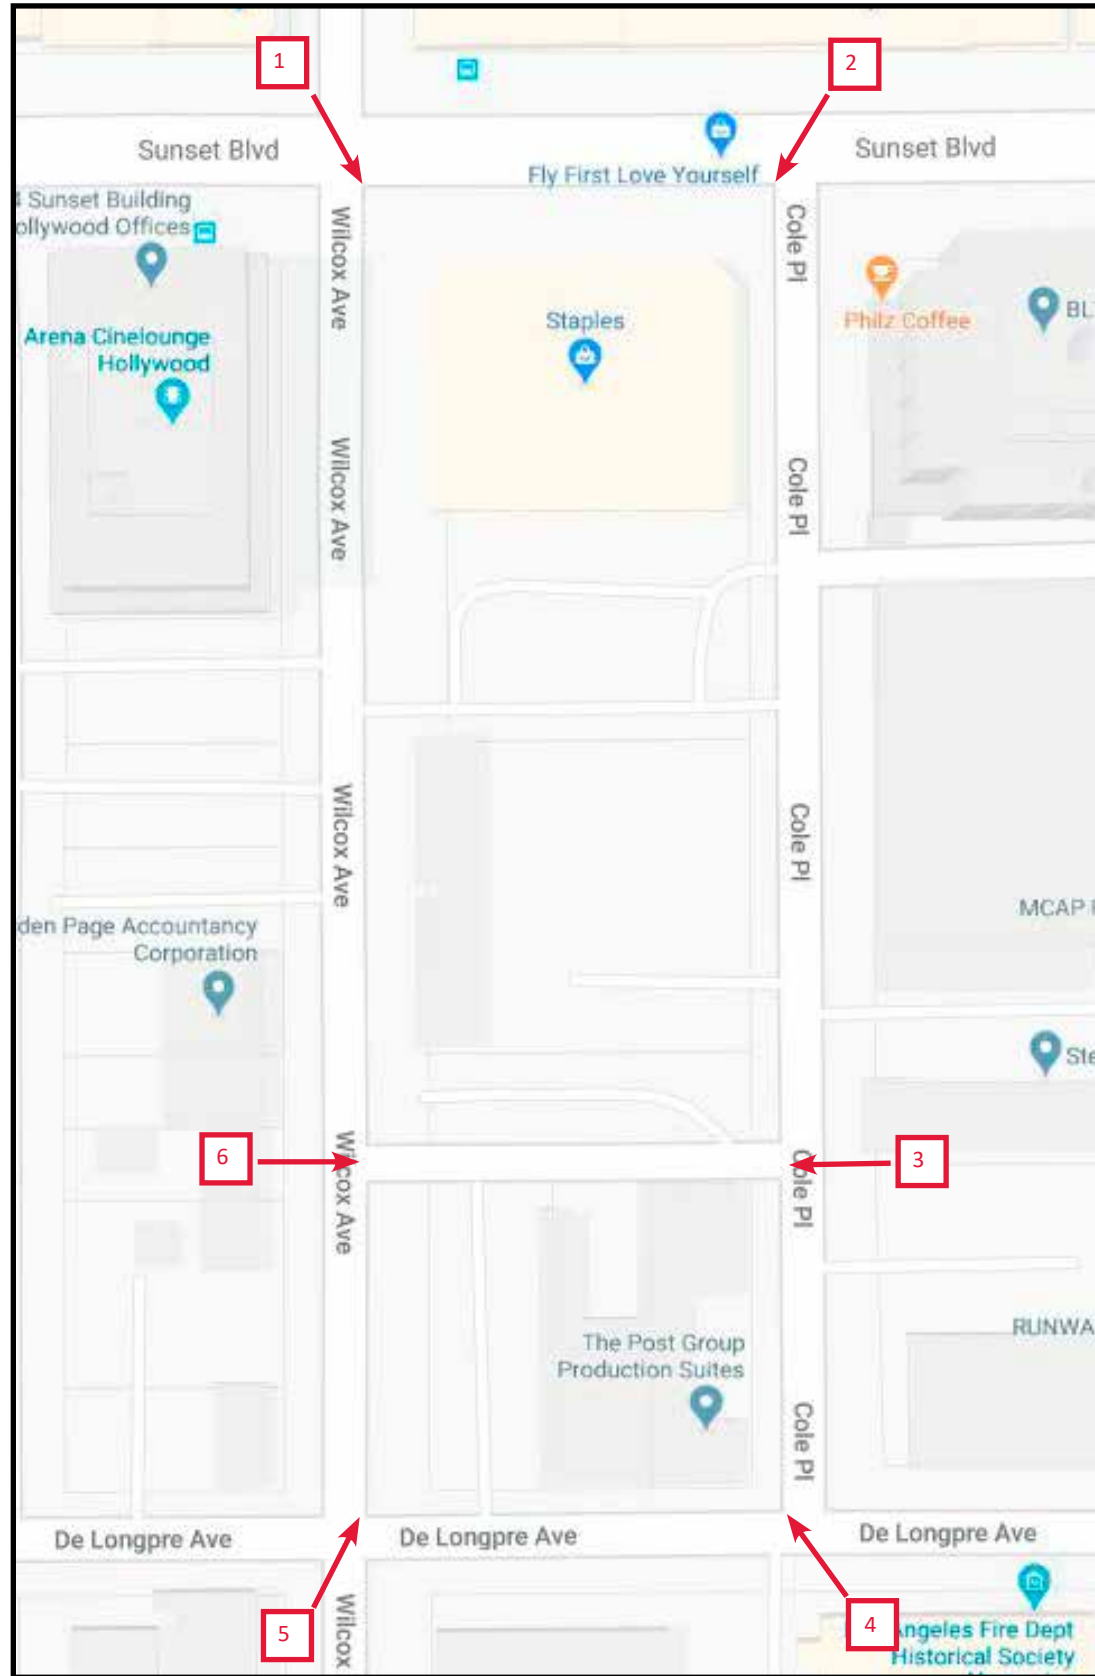

# SITE PHOTOS

05.2611.000

PHOTO INDEX MAP

3 VIEW WEST ON WILCOX AT ALLEY

# SITE PHOTOS

PHOTO INDEX MAP

4 VIEW NORTH AND WEST FROM THE CORNER OF DE LONGPRE AND COLE

# SITE PHOTOS

**5** VIEW NORTH AND EAST FROM CORNER OF DE LONGPRE AND WILCOX

## PHOTO INDEX MAP